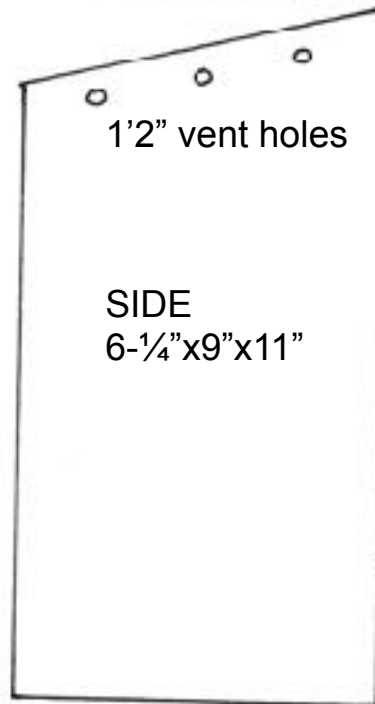

Bluebird Nestbox Construction

BC Bluebird Society www.bcbluebirds.org

NOT TO SCALE

Hardware:
16 2" #6 deck screws
2 washers

All pieces cut from 5/8" plywood. Door may be solid wood.