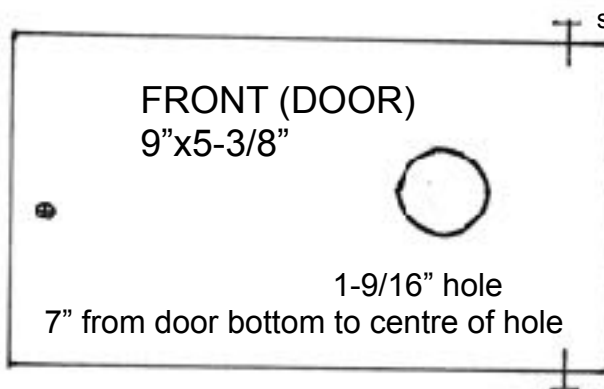

Bluebird Nestbox Construction

BC Bluebird Society www.bcbluebirds.org

NOT TO SCALE

Hardware:
16 2" #6 deck screws
2 washers

All pieces cut from 5/8" plywood. Door may be solid wood.