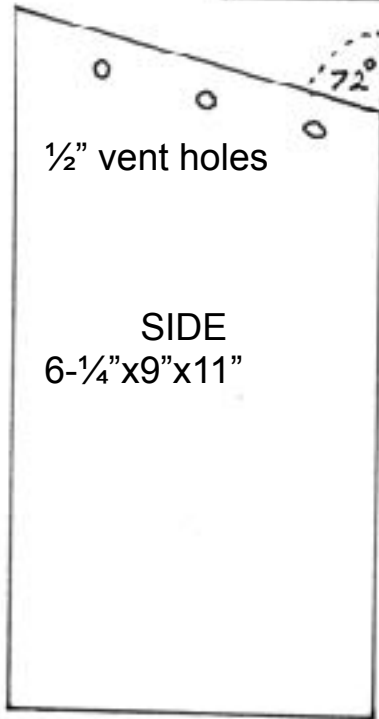

Bluebird Nestbox Construction

BC Bluebird Society www.bcbluebirds.org

NOT TO SCALE

Hardware:
16 2" #6 deck screws
2 washers

All pieces cut from 5/8" plywood. Door may be solid wood.